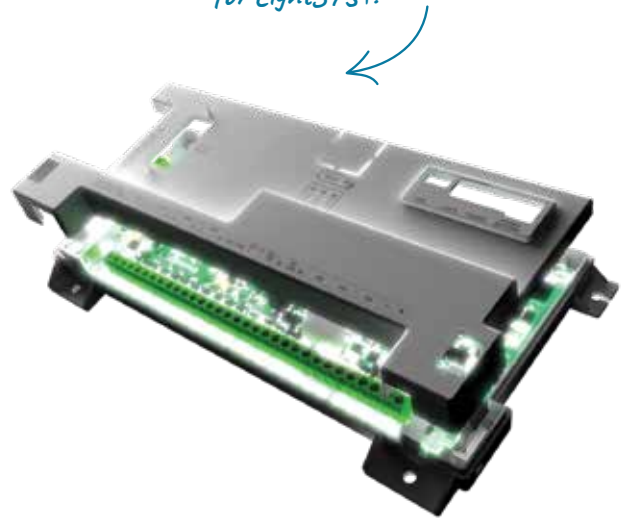

RISCO LIGHTSYS+ DOOR ACCESS CONTROL

NEW FEATURE - COMING SOON!

The new LightSYS+ from RISCO is already packed full of features but soon these features will be enhanced even more with the release of Door Access Control.

Using the newly developed RISCO Prox reader, which is connected to the RISCO Bus, users will be able to control up to 32 doors. The readers will be automatically assigned to the panel according to the serial number on BUS (no dip switches) making connection and setup seamless.

Users will be able to arm and disarm the system using an RFID tag. 3 badge arming allows the User to Arm a partition by presenting an RFID Tag card at a reader three times within a short period of time and disarming the system by presenting an RFID Tag once to open the door and Disarm the specific Partition.

Other functions in the new Door Access control feature include:

- Defining the user output from the output list
- Door Control Time - defines the time between when the user passes the proximity tag on the reader till the doors locks again. Enter the Pulse time (in second) to define door opening time
- Door Open Too Long (DOTL)
- Door Control Schedules

Stay tuned for more updates on the release of this great new feature for LightSYS+.

FSH MONITORED ELECTRIC MORTICE LOCK

The FEL990M Electric Mortice Lock is a true multi-functional locking device. It has been developed for simplicity - simplicity for the stocklist, the installer and the end user. The lock is tested to 4 hours on fire door assemblies as specified in AS/NZ 1905.1 1997 Part 1 Fire Resistant Doorsets and is supplied with a 3m cable with 12 pin plug which makes it retrofittable with other popular Electric mortice locks on the market.

The FEL990M Series locks can be easily site configured as follows:

- Single-sided locking (vertibute) / double-side locking (combination)
- Power to lock (fail safe) / power to open (fail secure)
- Left hand / right hand operation

and includes comprehensive monitoring:

- Door position monitoring by reed switch
- Lock status monitoring by a combination of 3 locking parameters:
  - locking bar (Hub/Handle/s locked)
  - deadlatching bolt (depressed)
  - latchbolt (out)

FEL990M